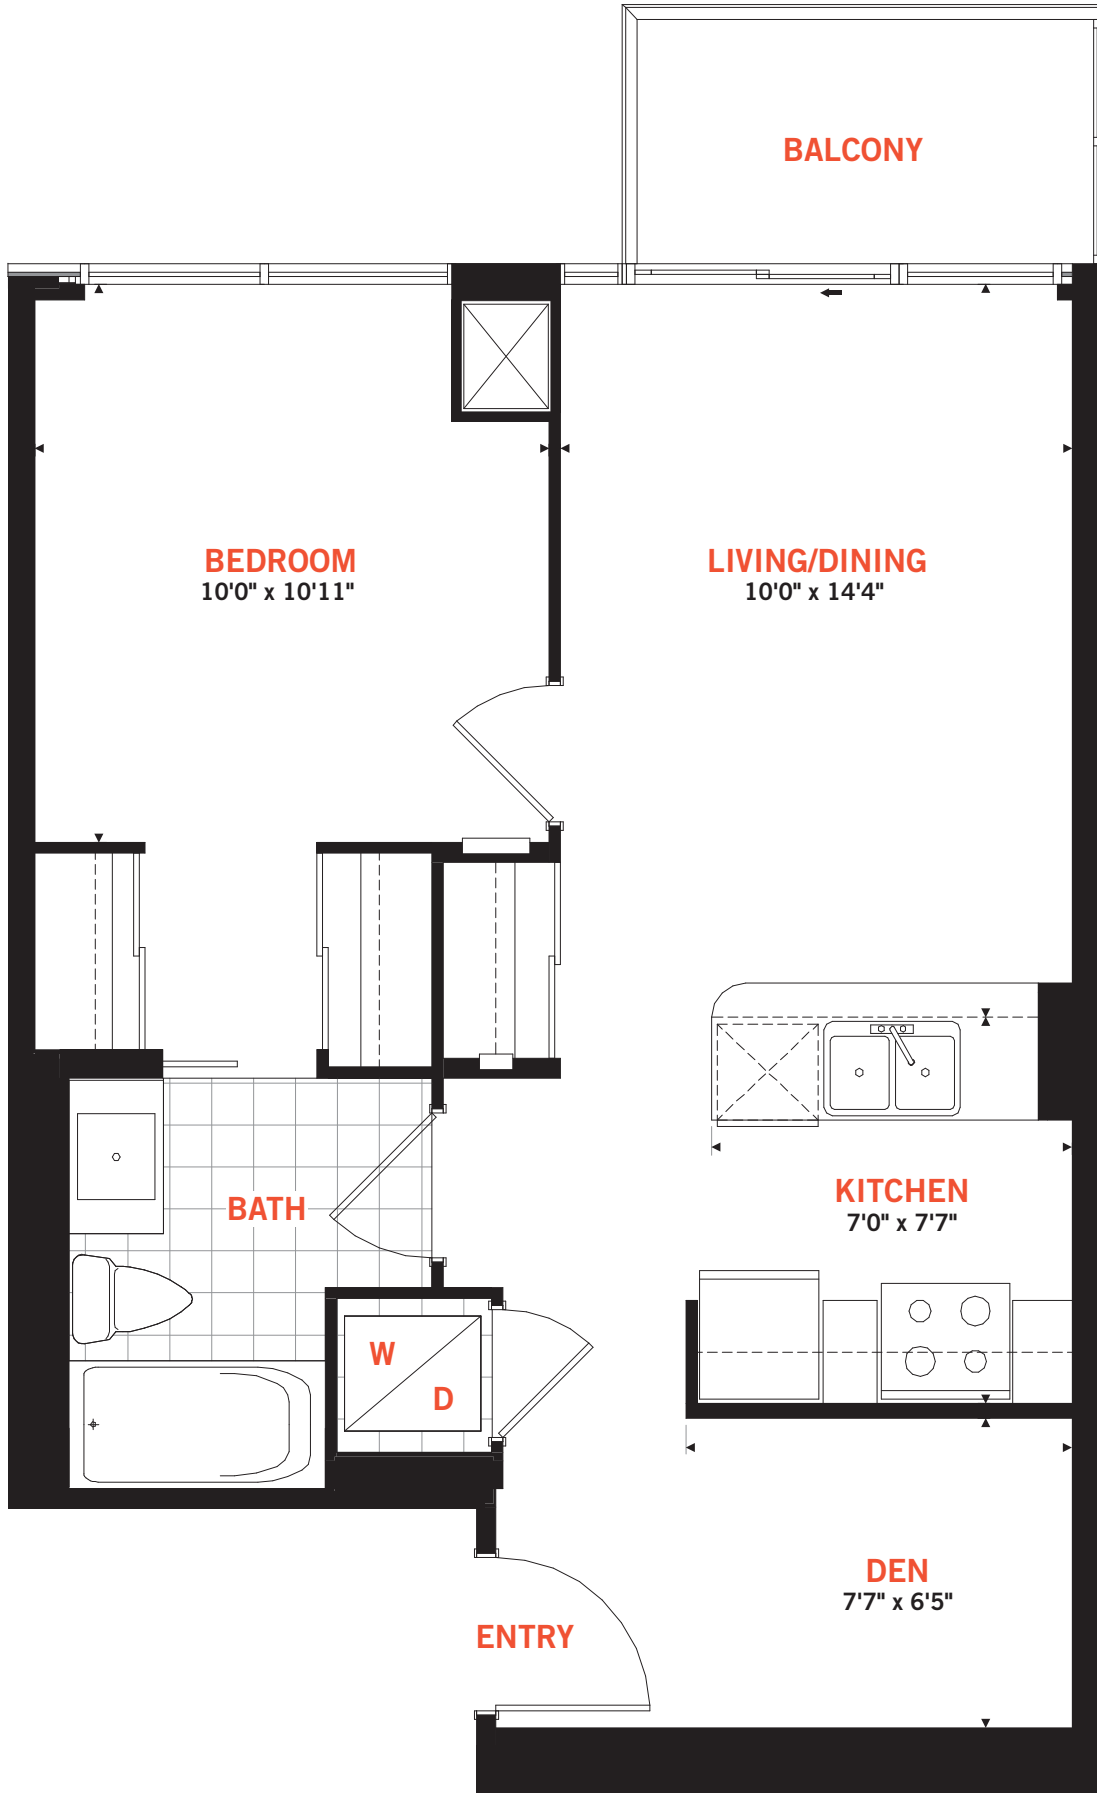

RESIDENCE 1

ONE BEDROOM + DEN
 Suite Area: 628 sq.ft.
 Balcony Area: 42 sq.ft.
Total Area: 670 sq.ft.

All areas and stated room dimensions are approximate. Sizes and specifications are subject to change without notice. Actual living area and balcony/terraces may vary from floor stated areas. E. & O.E.

RESIDENCE 3

ONE BEDROOM + DEN
 Suite Area: 668 sq.ft.
 Balcony Area: 47 sq.ft.
Total Area: 715 sq.ft.

All areas and stated room dimensions are approximate. Sizes and specifications are subject to change without notice. Actual living area and balcony/terraces may vary from floor stated areas. E. & O.E.

RESIDENCE 4

TWO BEDROOM

Suite Area: 1,033 sq.ft.

Balcony Area: 86 sq.ft.

Total Area: 1,119 sq.ft.

All areas and stated room dimensions are approximate. Sizes and specifications are subject to change without notice. Actual living area and balcony/terraces may vary from floor stated areas. E. & O.E.

RESIDENCE 5

ONE BEDROOM + DEN
 Suite Area: 593 sq.ft.
 Balcony Area: 43 sq.ft.
Total Area: 636 sq.ft.

All areas and stated room dimensions are approximate. Sizes and specifications are subject to change without notice. Actual living area and balcony/terraces may vary from floor stated areas. E. & O.E.