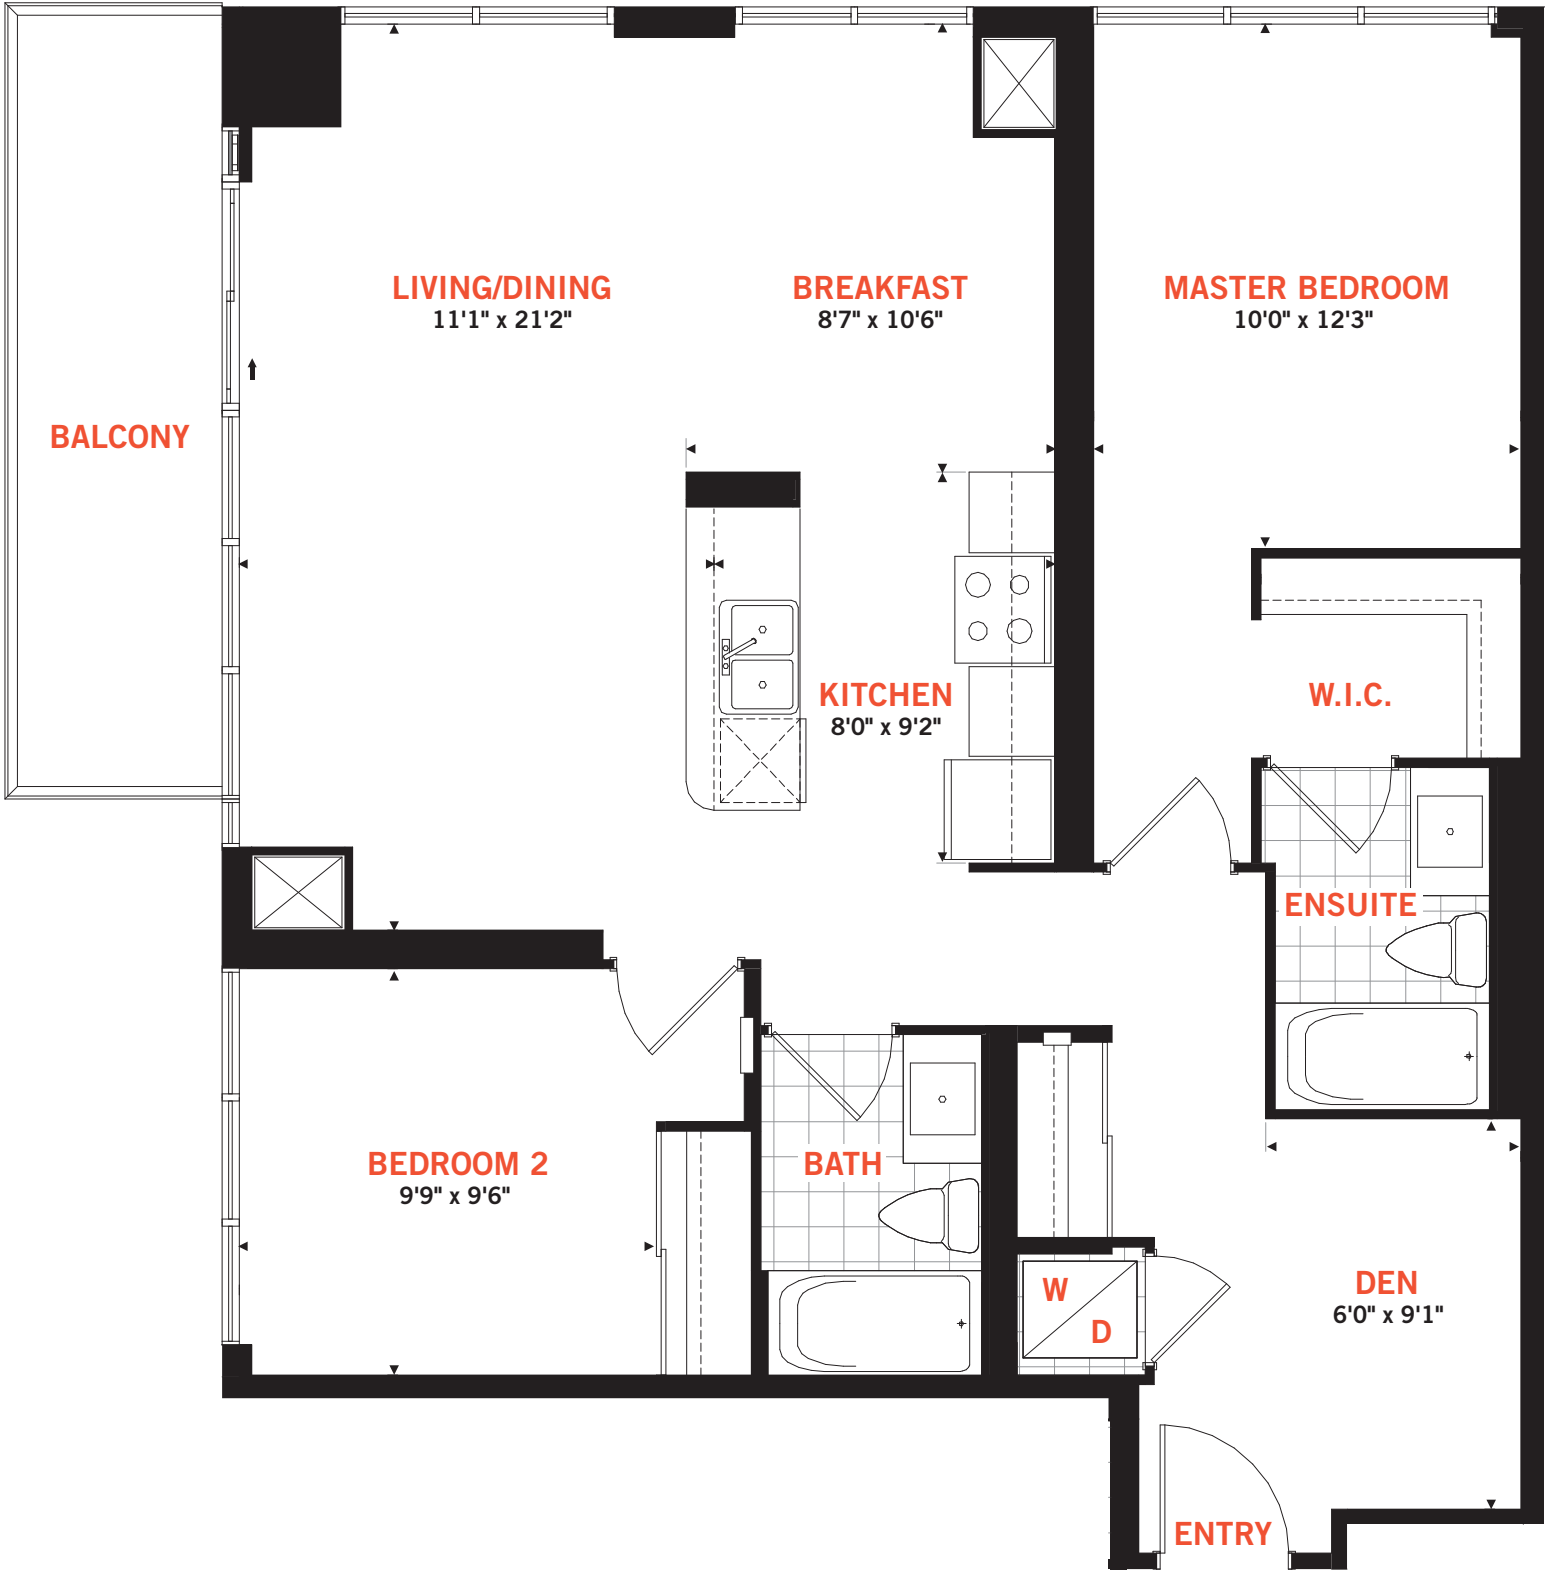

RESIDENCE 1

ONE BEDROOM + DEN
 Suite Area: 628 sq.ft.
 Balcony Area: 42 sq.ft.
Total Area: 670 sq.ft.

All areas and stated room dimensions are approximate. Sizes and specifications are subject to change without notice. Actual living area and balcony/terraces may vary from floor stated areas. E. & O.E.

RESIDENCE 2

TWO BEDROOM + DEN
 Suite Area: 1,048 sq.ft.
 Balcony Area: 86 sq.ft.
Total Area: 1,134 sq.ft.

All areas and stated room dimensions are approximate. Sizes and specifications are subject to change without notice. Actual living area and balcony/terraces may vary from floor stated areas. E. & O.E.

RESIDENCE 3

ONE BEDROOM + DEN
 Suite Area: 668 sq.ft.
 Balcony Area: 47 sq.ft.
Total Area: 715 sq.ft.

All areas and stated room dimensions are approximate. Sizes and specifications are subject to change without notice. Actual living area and balcony/terraces may vary from floor stated areas. E. & O.E.

RESIDENCE 4

TWO BEDROOM

Suite Area: 1,033 sq.ft.

Balcony Area: 86 sq.ft.

Total Area: 1,119 sq.ft.

All areas and stated room dimensions are approximate. Sizes and specifications are subject to change without notice. Actual living area and balcony/terraces may vary from floor stated areas. E. & O.E.