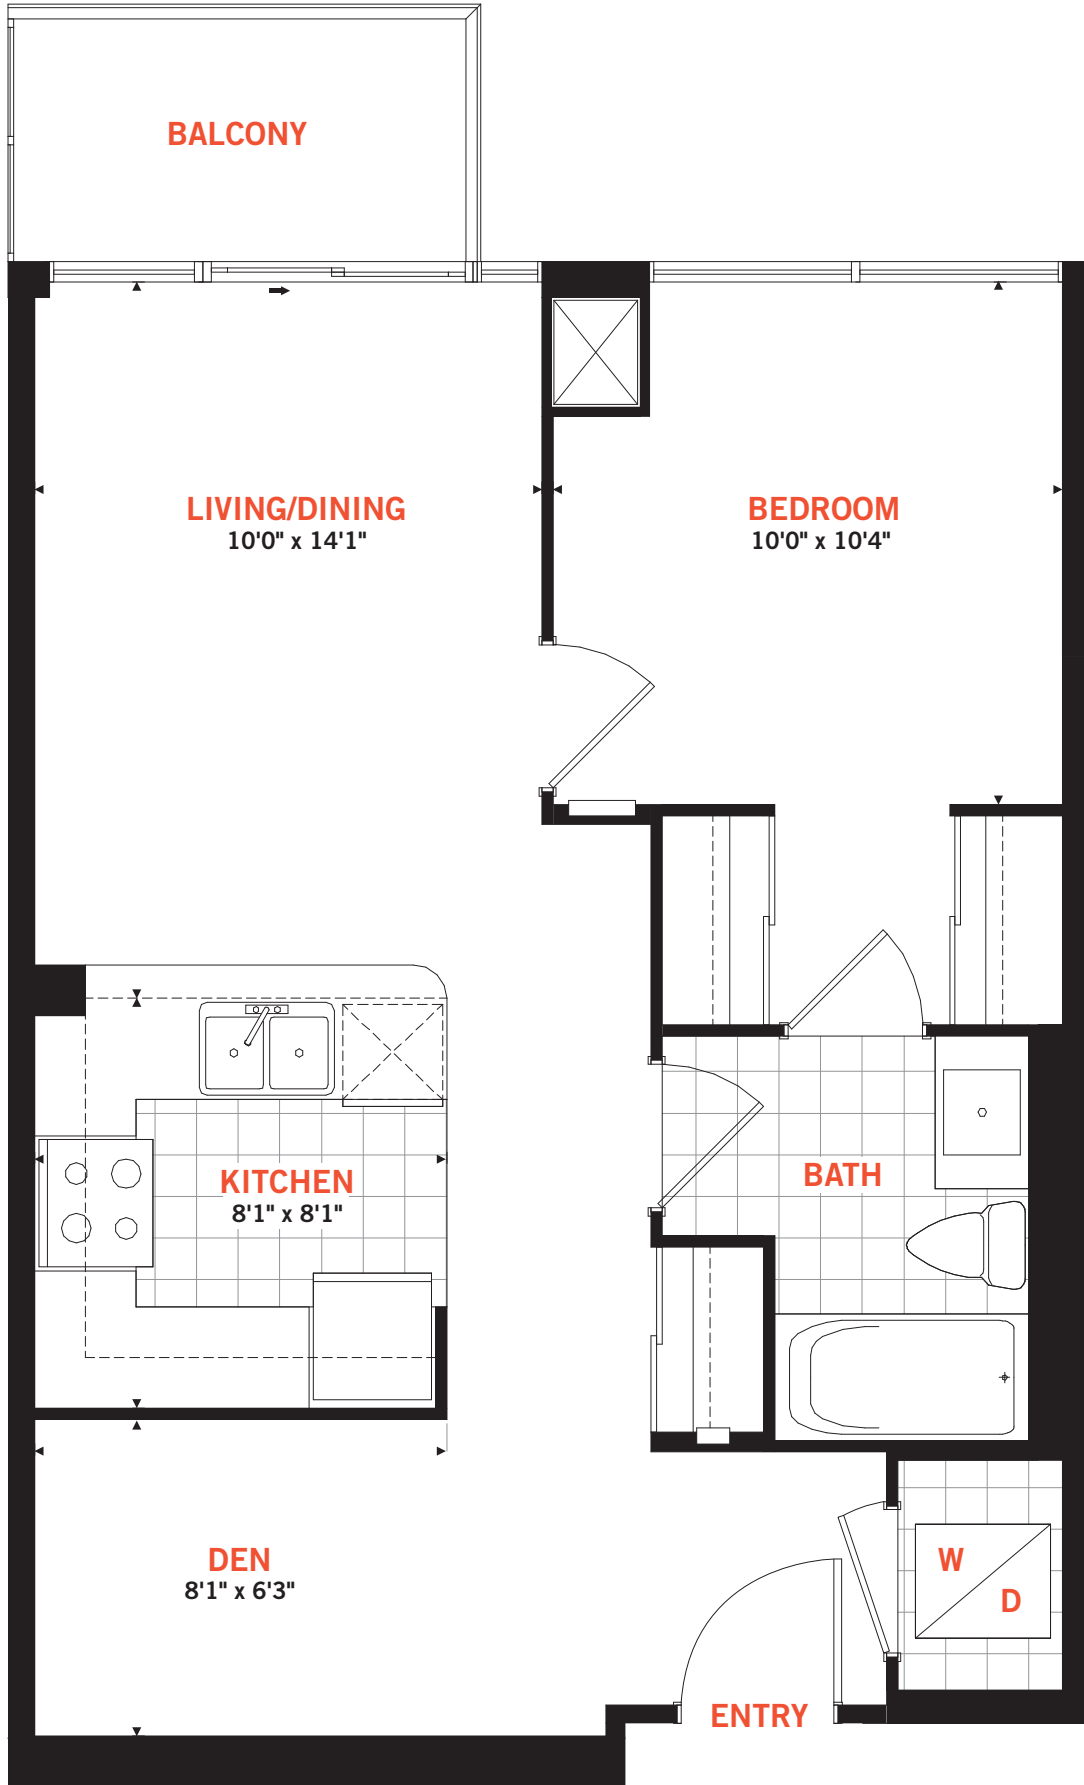

RESIDENCE 1

ONE BEDROOM + DEN
 Suite Area: 628 sq.ft.
 Balcony Area: 42 sq.ft.
Total Area: 670 sq.ft.

All areas and stated room dimensions are approximate. Sizes and specifications are subject to change without notice. Actual living area and balcony/terraces may vary from floor stated areas. E. & O.E.

RESIDENCE 2

TWO BEDROOM + DEN
 Suite Area: 1,048 sq.ft.
 Balcony Area: 86 sq.ft.
Total Area: 1,134 sq.ft.

All areas and stated room dimensions are approximate. Sizes and specifications are subject to change without notice. Actual living area and balcony/terraces may vary from floor stated areas. E. & O.E.

RESIDENCE 3

ONE BEDROOM + DEN
 Suite Area: 668 sq.ft.
 Balcony Area: 47 sq.ft.
Total Area: 715 sq.ft.

All areas and stated room dimensions are approximate. Sizes and specifications are subject to change without notice. Actual living area and balcony/terraces may vary from floor stated areas. E. & O.E.

RESIDENCE 4

TWO BEDROOM

Suite Area: 1,033 sq.ft.

Balcony Area: 86 sq.ft.

Total Area: 1,119 sq.ft.

All areas and stated room dimensions are approximate. Sizes and specifications are subject to change without notice. Actual living area and balcony/terraces may vary from floor stated areas. E. & O.E.