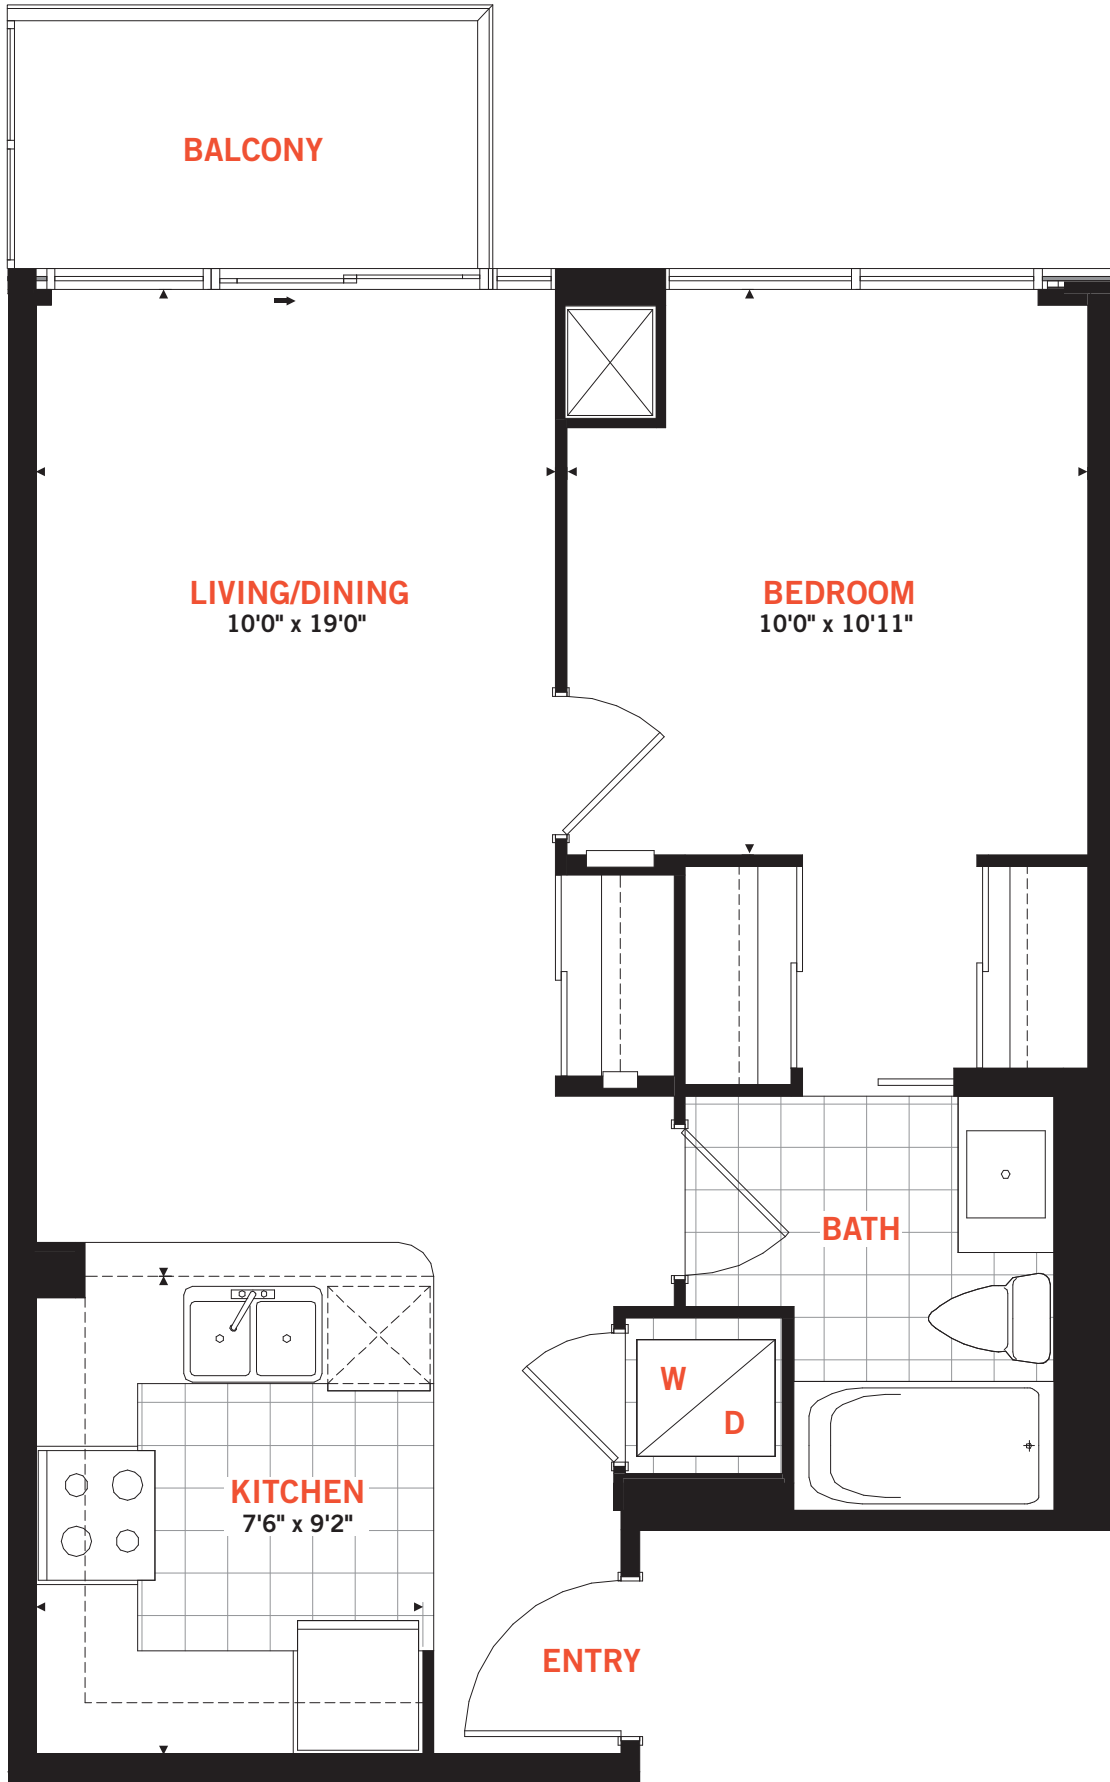

RESIDENCE 4

TWO BEDROOM

Suite Area: 1,033 sq.ft.

Balcony Area: 86 sq.ft.

Total Area: 1,119 sq.ft.

All areas and stated room dimensions are approximate. Sizes and specifications are subject to change without notice. Actual living area and balcony/terraces may vary from floor stated areas. E. & O.E.

RESIDENCE 5

ONE BEDROOM + DEN
 Suite Area: 593 sq.ft.
 Balcony Area: 43 sq.ft.
Total Area: 636 sq.ft.

All areas and stated room dimensions are approximate. Sizes and specifications are subject to change without notice. Actual living area and balcony/terraces may vary from floor stated areas. E. & O.E.

RESIDENCE 6

ONE BEDROOM

Suite Area: 590 sq.ft.

Balcony Area: 43 sq.ft.

Total Area: 633 sq.ft.

All areas and stated room dimensions are approximate. Sizes and specifications are subject to change without notice. Actual living area and balcony/terraces may vary from floor stated areas. E. & O.E.

RESIDENCE 7

TWO BEDROOM + DEN
 Suite Area: 984 sq.ft.
 Balcony Area: 79 sq.ft.
Total Area: 1,063 sq.ft.

All areas and stated room dimensions are approximate. Sizes and specifications are subject to change without notice. Actual living area and balcony/terraces may vary from floor stated areas. E. & O.E.