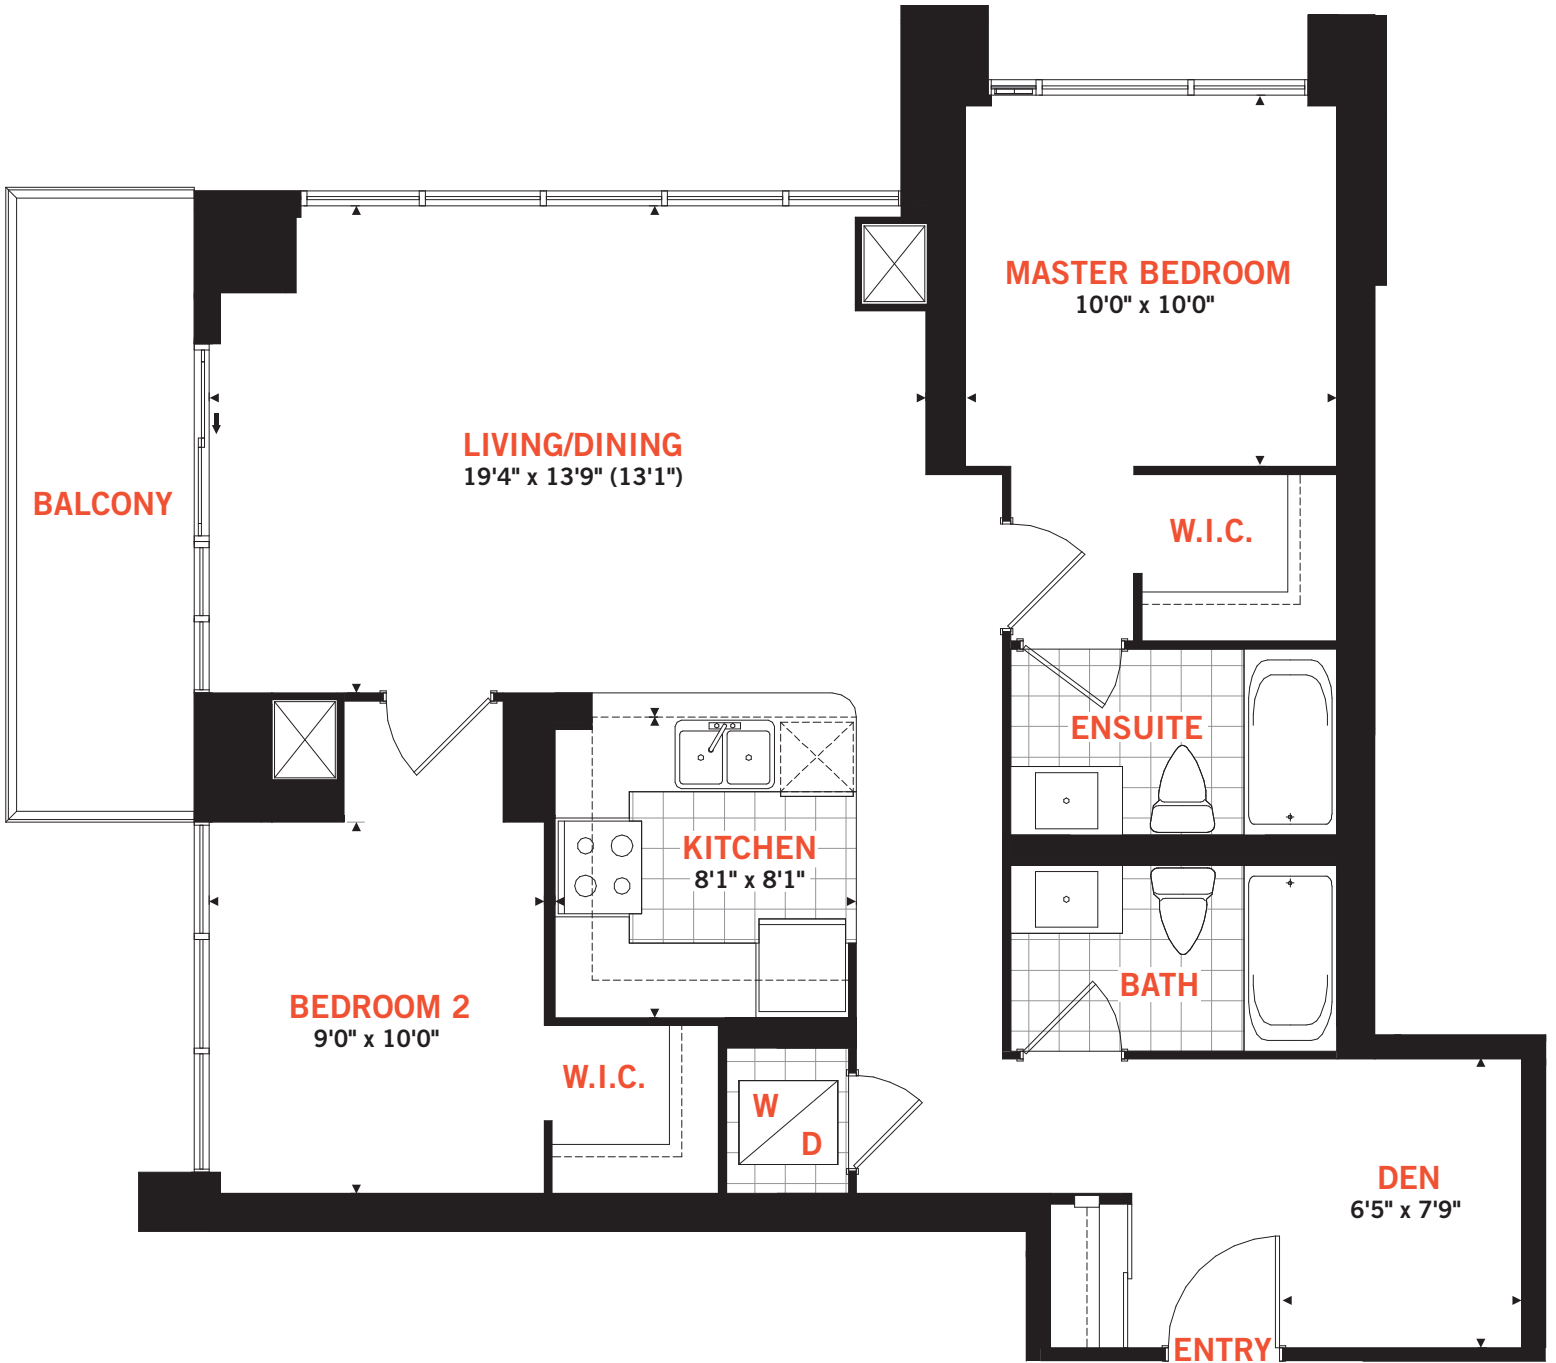

RESIDENCE 6

ONE BEDROOM

Suite Area: 590 sq.ft.

Balcony Area: 43 sq.ft.

Total Area: 633 sq.ft.

All areas and stated room dimensions are approximate. Sizes and specifications are subject to change without notice. Actual living area and balcony/terraces may vary from floor stated areas. E. & O.E.

RESIDENCE 7

TWO BEDROOM + DEN
 Suite Area: 984 sq.ft.
 Balcony Area: 79 sq.ft.
Total Area: 1,063 sq.ft.

All areas and stated room dimensions are approximate. Sizes and specifications are subject to change without notice. Actual living area and balcony/terraces may vary from floor stated areas. E. & O.E.