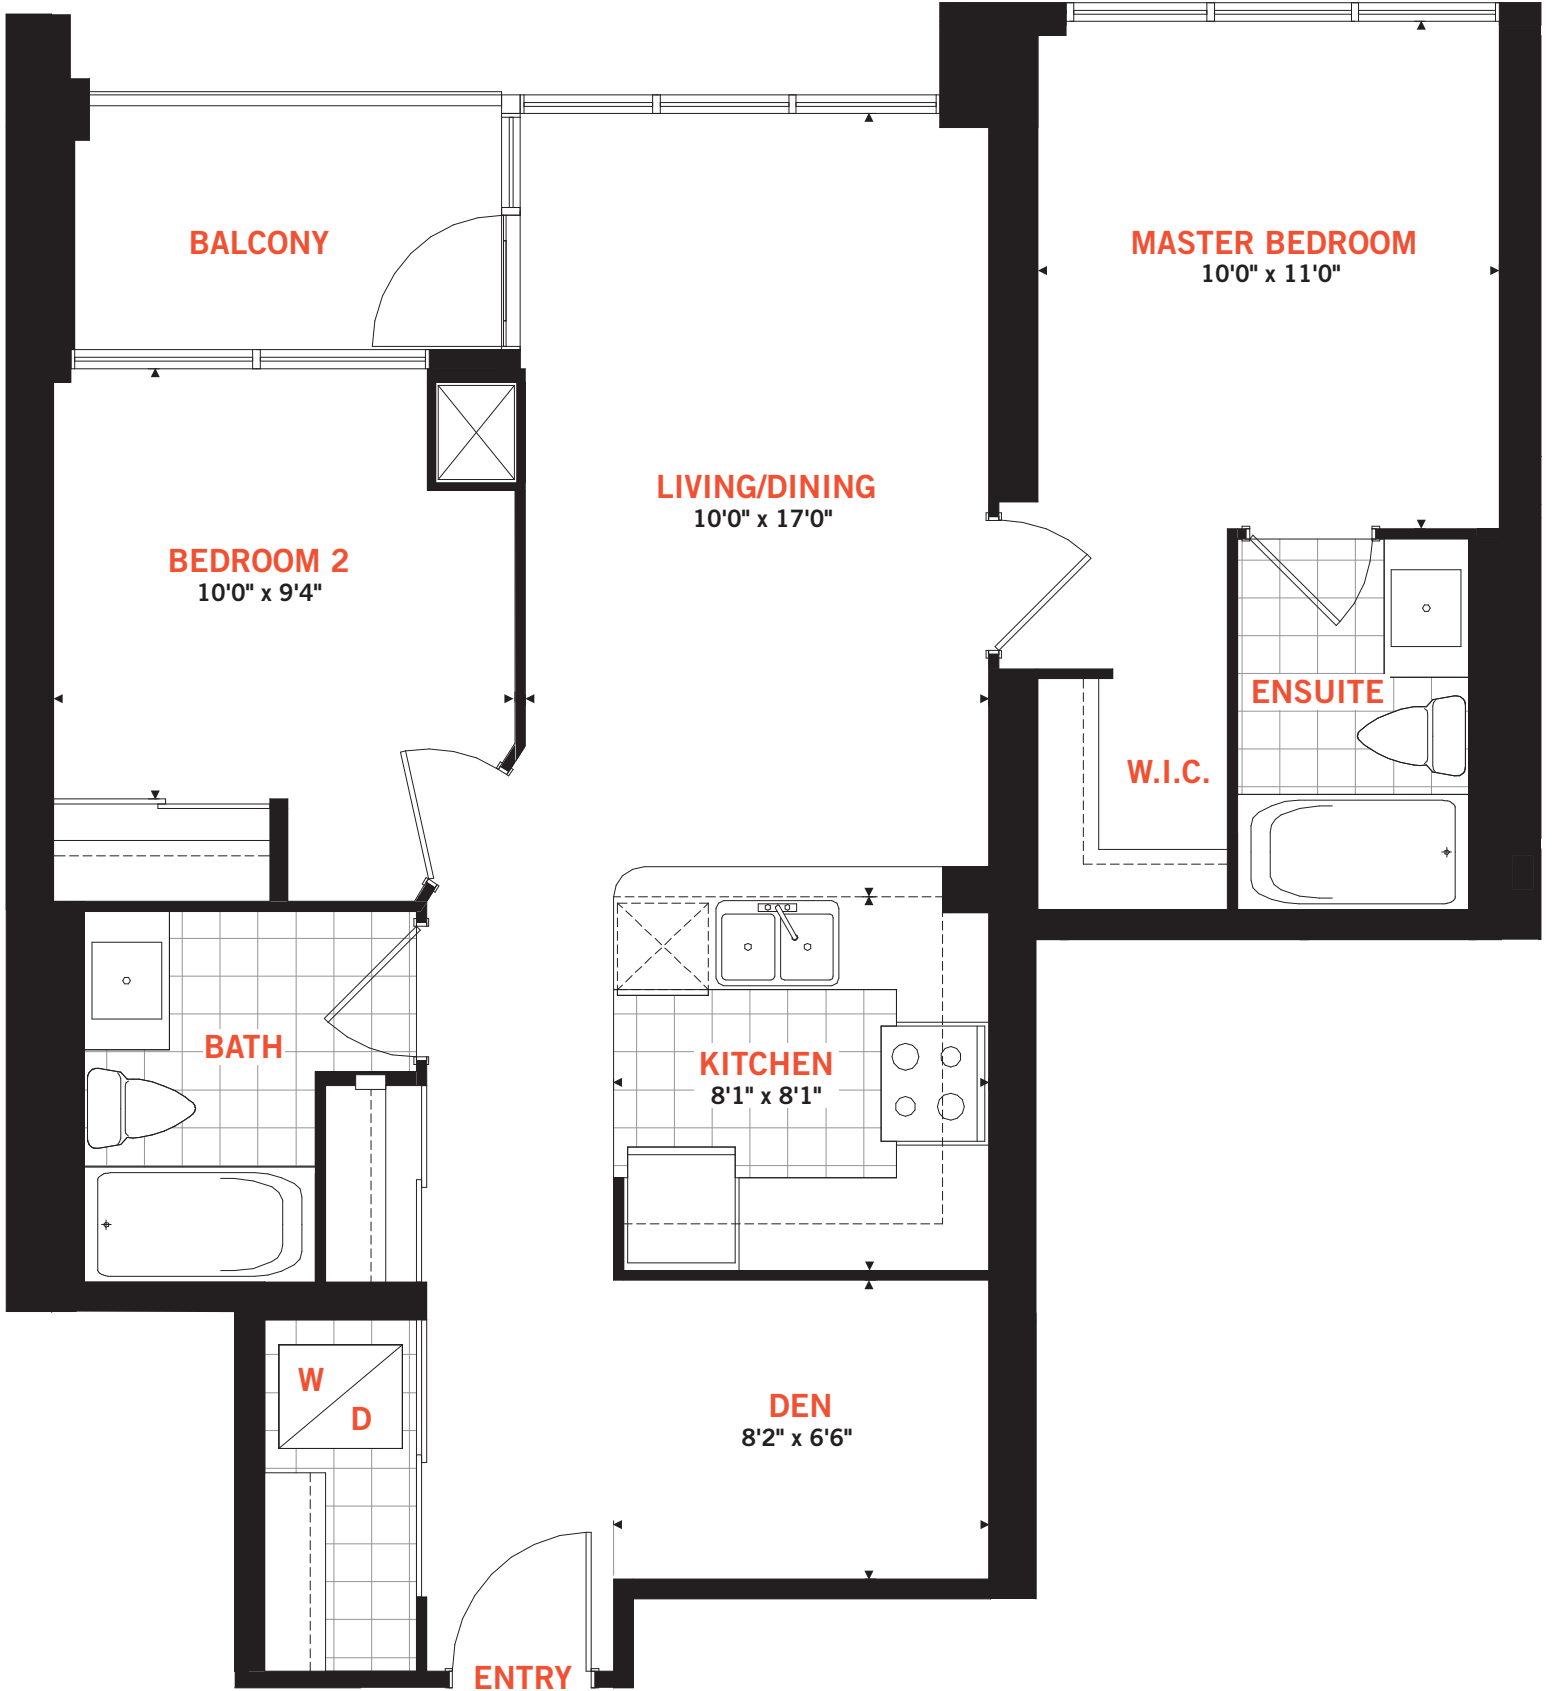

RESIDENCE 1

ONE BEDROOM + DEN
 Suite Area: 628 sq.ft.
 Balcony Area: 42 sq.ft.
Total Area: 670 sq.ft.

All areas and stated room dimensions are approximate. Sizes and specifications are subject to change without notice. Actual living area and balcony/terraces may vary from floor stated areas. E. & O.E.

RESIDENCE 7

TWO BEDROOM + DEN
 Suite Area: 984 sq.ft.
 Balcony Area: 79 sq.ft.
Total Area: 1,063 sq.ft.

All areas and stated room dimensions are approximate. Sizes and specifications are subject to change without notice. Actual living area and balcony/terraces may vary from floor stated areas. E. & O.E.

RESIDENCE 8

TWO BEDROOM + DEN
Suite Area: 849 sq.ft.
Balcony Area: 49 sq.ft.
Total Area: 898 sq.ft.

All areas and stated room dimensions are approximate. Sizes and specifications are subject to change without notice. Actual living area and balcony/terraces may vary from floor stated areas. E. & O.E.