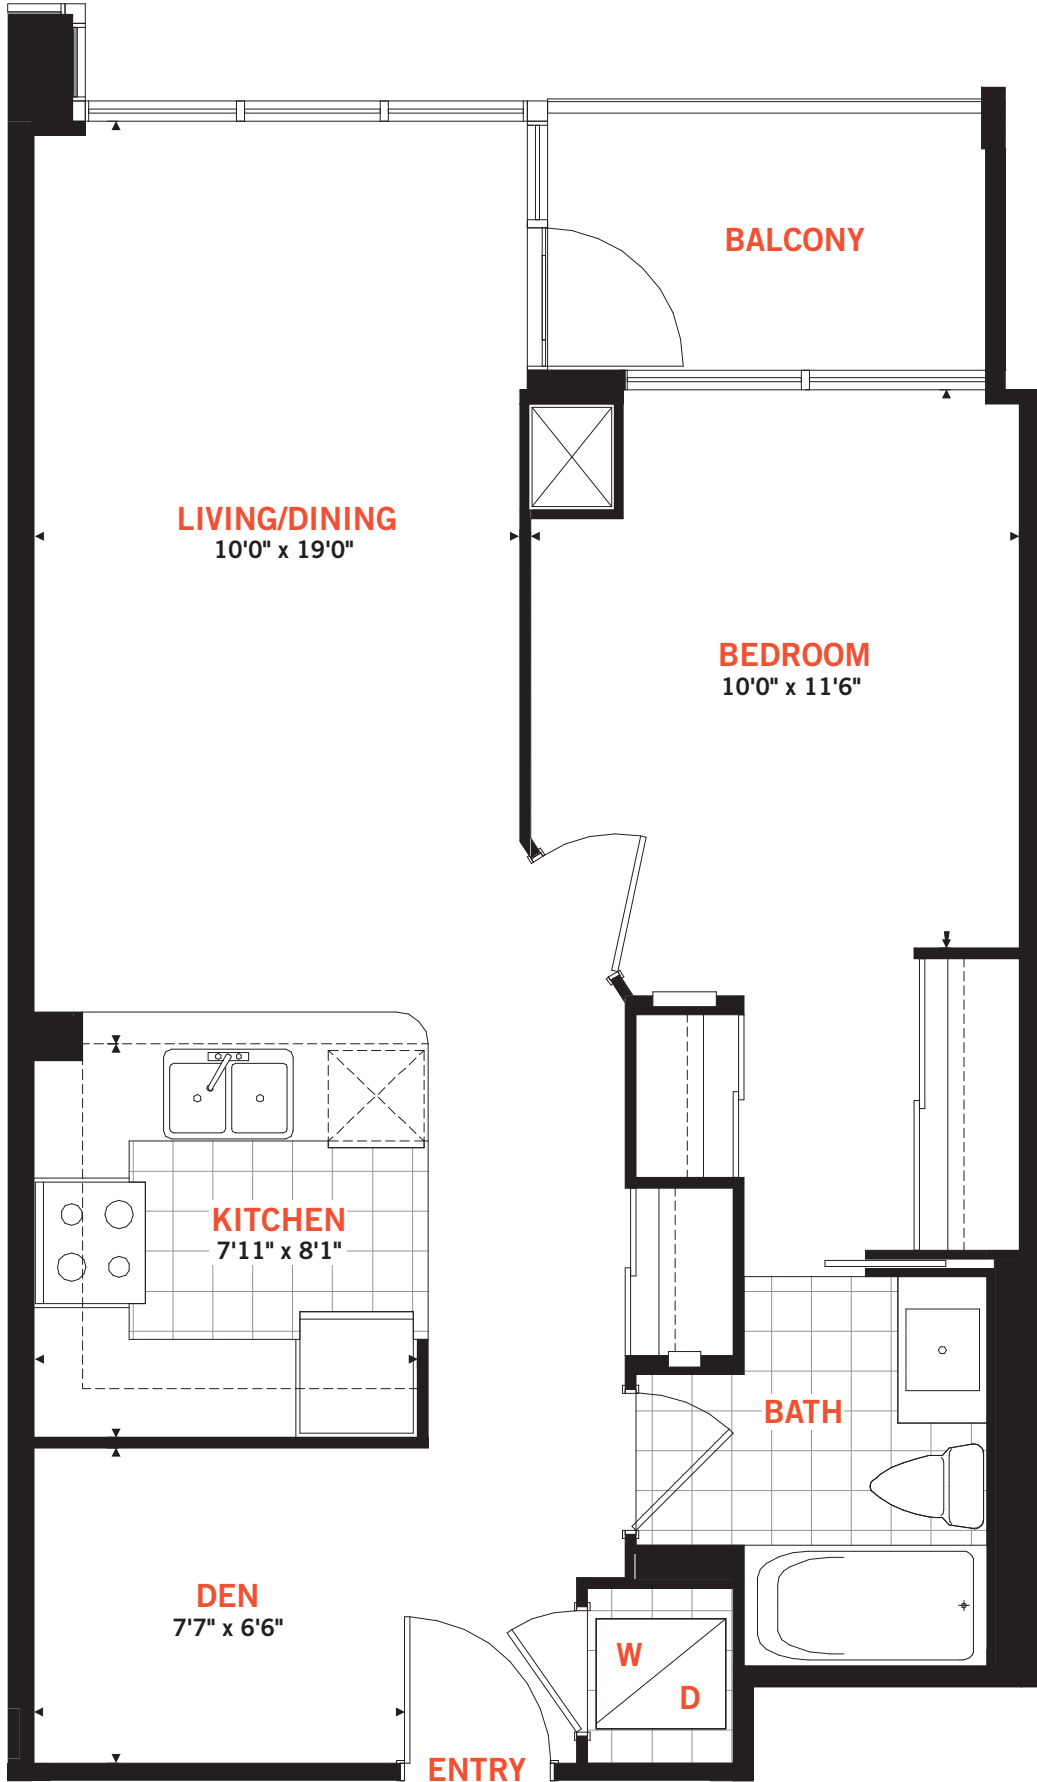

RESIDENCE 1

ONE BEDROOM + DEN
 Suite Area: 628 sq.ft.
 Balcony Area: 42 sq.ft.
Total Area: 670 sq.ft.

All areas and stated room dimensions are approximate. Sizes and specifications are subject to change without notice. Actual living area and balcony/terraces may vary from floor stated areas. E. & O.E.

RESIDENCE 2

TWO BEDROOM + DEN
 Suite Area: 1,048 sq.ft.
 Balcony Area: 86 sq.ft.
Total Area: 1,134 sq.ft.

All areas and stated room dimensions are approximate. Sizes and specifications are subject to change without notice. Actual living area and balcony/terraces may vary from floor stated areas. E. & O.E.

RESIDENCE 3

ONE BEDROOM + DEN
 Suite Area: 668 sq.ft.
 Balcony Area: 47 sq.ft.
Total Area: 715 sq.ft.

All areas and stated room dimensions are approximate. Sizes and specifications are subject to change without notice. Actual living area and balcony/terraces may vary from floor stated areas. E. & O.E.

RESIDENCE 4

TWO BEDROOM

Suite Area: 1,033 sq.ft.

Balcony Area: 86 sq.ft.

Total Area: 1,119 sq.ft.

All areas and stated room dimensions are approximate. Sizes and specifications are subject to change without notice. Actual living area and balcony/terraces may vary from floor stated areas. E. & O.E.