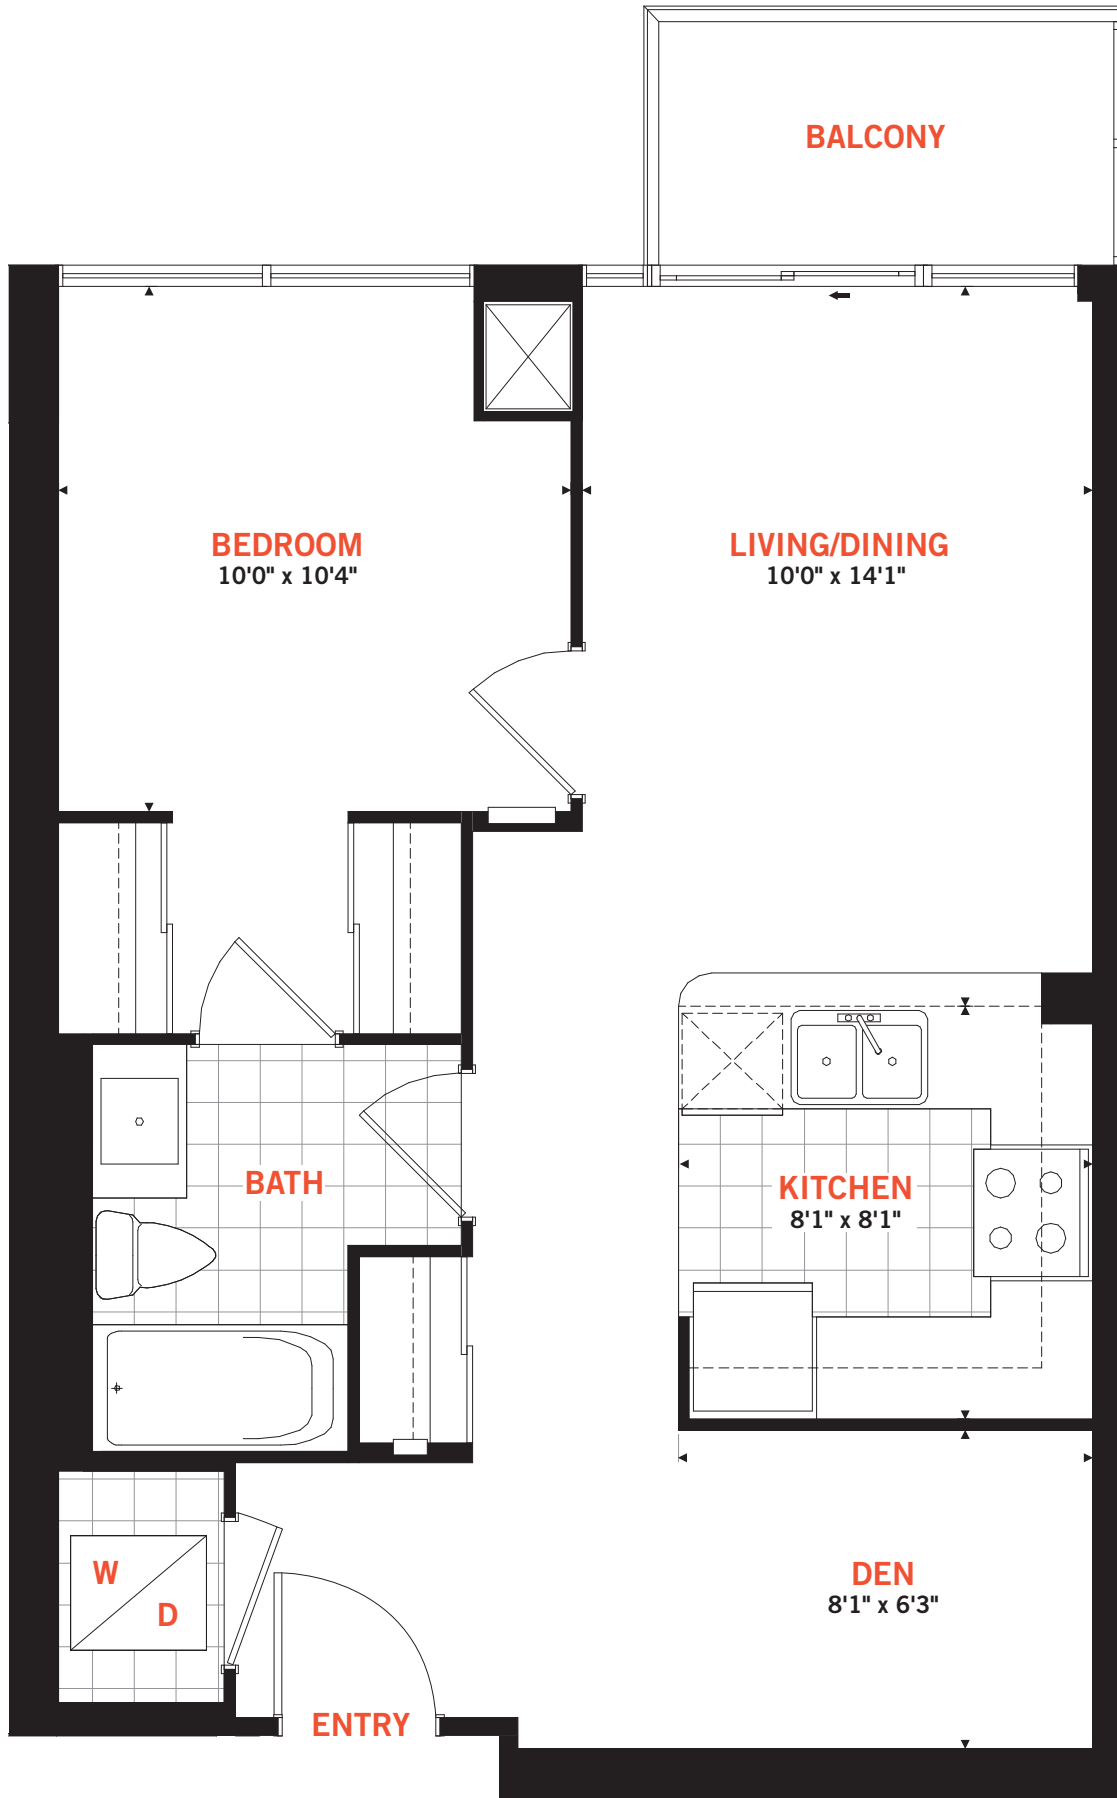

RESIDENCE 1

ONE BEDROOM + DEN
 Suite Area: 628 sq.ft.
 Balcony Area: 42 sq.ft.
Total Area: 670 sq.ft.

All areas and stated room dimensions are approximate. Sizes and specifications are subject to change without notice. Actual living area and balcony/terraces may vary from floor stated areas. E. & O.E.

RESIDENCE 2

TWO BEDROOM + DEN
 Suite Area: 1,048 sq.ft.
 Balcony Area: 86 sq.ft.
Total Area: 1,134 sq.ft.

All areas and stated room dimensions are approximate. Sizes and specifications are subject to change without notice. Actual living area and balcony/terraces may vary from floor stated areas. E. & O.E.

RESIDENCE 9

TWO BEDROOM

Suite Area: 923 sq.ft.

Balcony Area: 120 sq.ft.

Total Area: 1,043 sq.ft.

All areas and stated room dimensions are approximate. Sizes and specifications are subject to change without notice. Actual living area and balcony/terraces may vary from floor stated areas. E. & O.E.

ONE BEDROOM + DEN
 Suite Area: 628 sq.ft.
 Balcony Area: 42 sq.ft.
Total Area: 670 sq.ft.

All areas and stated room dimensions are approximate. Sizes and specifications are subject to change without notice. Actual living area and balcony/terraces may vary from floor stated areas. E. & O.E.