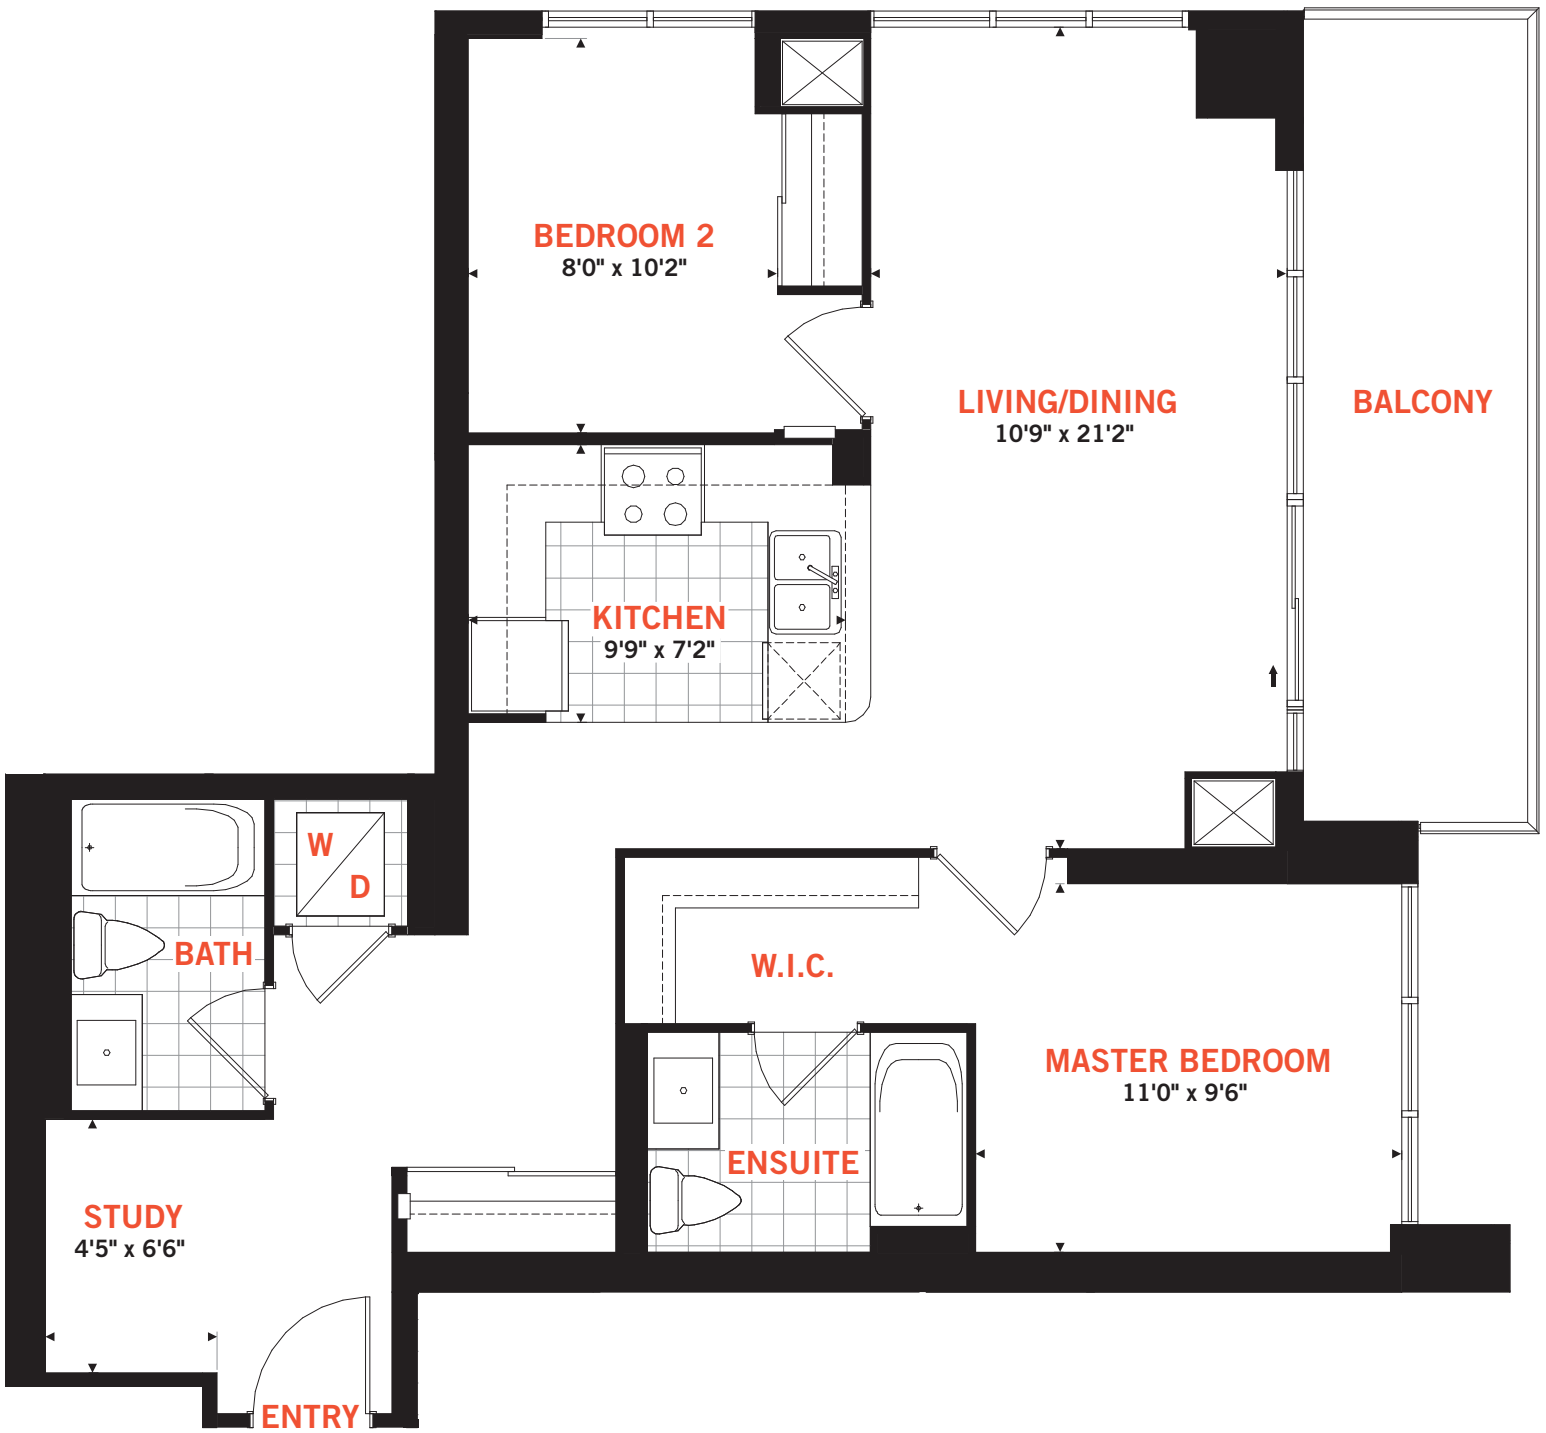

RESIDENCE 7

TWO BEDROOM + DEN
 Suite Area: 984 sq.ft.
 Balcony Area: 79 sq.ft.
Total Area: 1,063 sq.ft.

All areas and stated room dimensions are approximate. Sizes and specifications are subject to change without notice. Actual living area and balcony/terraces may vary from floor stated areas. E. & O.E.

RESIDENCE 8

TWO BEDROOM + DEN
Suite Area: 849 sq.ft.
Balcony Area: 49 sq.ft.
Total Area: 898 sq.ft.

All areas and stated room dimensions are approximate. Sizes and specifications are subject to change without notice. Actual living area and balcony/terraces may vary from floor stated areas. E. & O.E.

RESIDENCE 9

TWO BEDROOM

Suite Area: 923 sq.ft.

Balcony Area: 120 sq.ft.

Total Area: 1,043 sq.ft.

All areas and stated room dimensions are approximate. Sizes and specifications are subject to change without notice. Actual living area and balcony/terraces may vary from floor stated areas. E. & O.E.